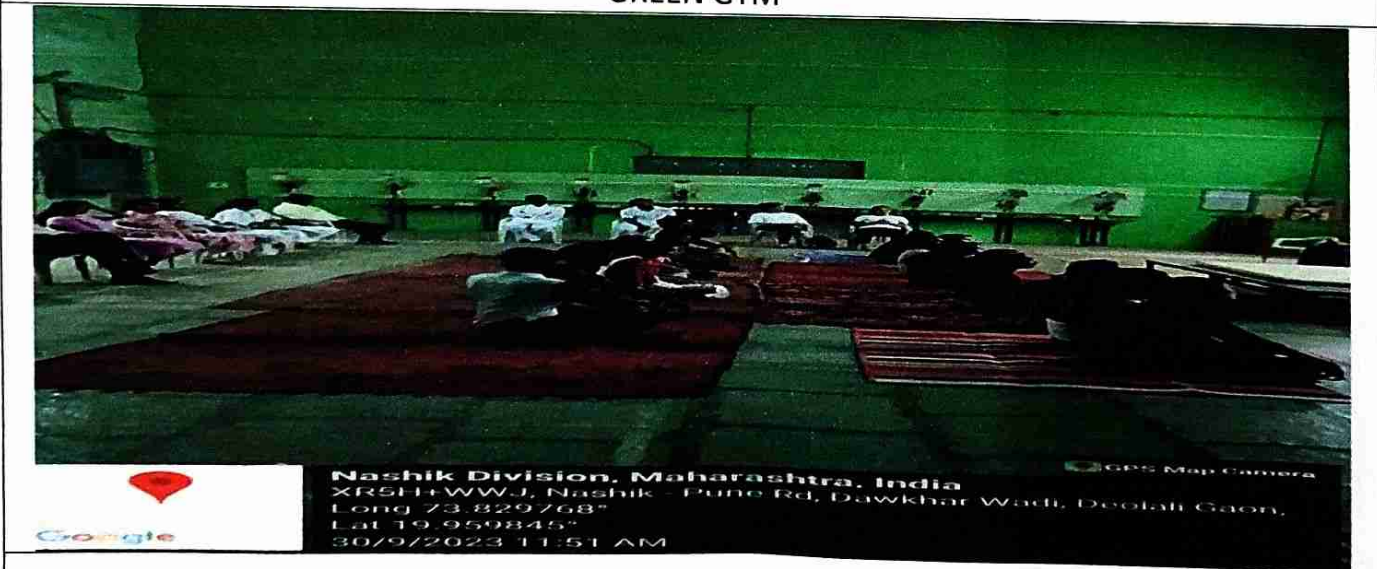

GREEN GYM

YOGA