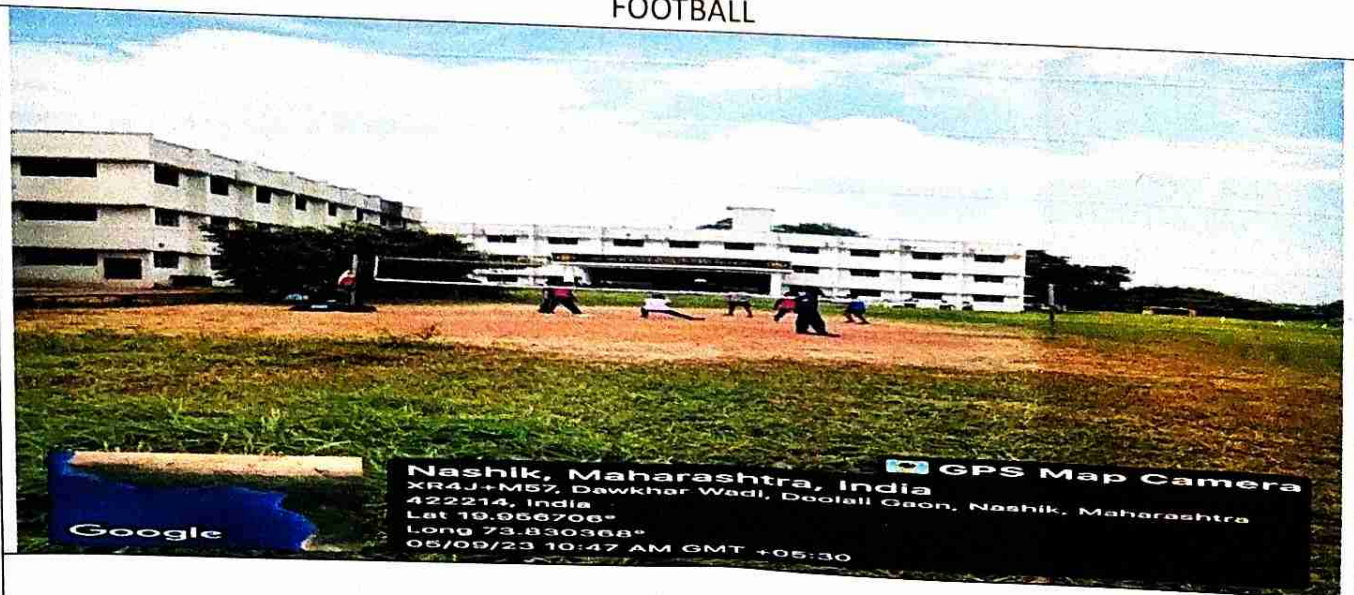

FOOTBALL

Nashik, Maharashtra, India
XR4J+M57, Dawkhar Wadi, Doolali Gaon, Nashik, Maharashtra
422214, India
Lat 19.956708°
Long 73.830368°
05/09/23 10:47 AM GMT +05:30